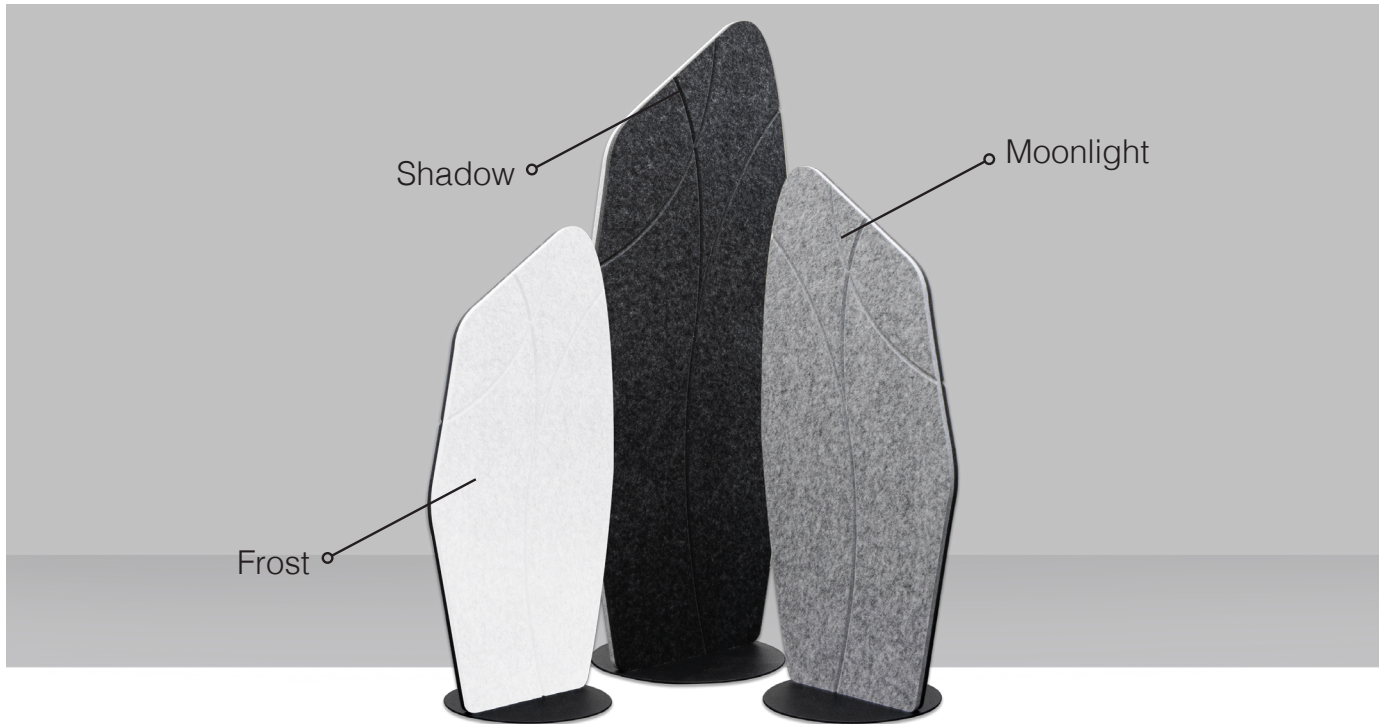

Transform Your Space With **SUMMIT**

Create a visual display of sound absorbing acoustics with SANA Shapes.

Summit offers diversity and aesthetic through mobile function and design flexibility in 3 complimentary colour options.

With an NRC of 0.70, SANA 24mm absorbs up to 70% of noise pollution, adding acoustic and aesthetic benefit to the space.

Code	(size mm)	Colour
SANA-SMT1800-SD	1800x560mm	Shadow
SANA-SMT1800-ML	1800x560mm	Moonlight
SANA-SMT1800-FR	1800x560mm	Frost
SANA-SMT1800-MS	1800x560mm	Moonlight-Shadow
SANA-SMT1800-SF	1800x560mm	Shadow-Frost
SANA-SMT1800-FM	1800x560mm	Frost-Moonlight
1500mm		
SANA-SMT1500-SD	1500x560mm	Shadow
SANA-SMT1500-ML	1500x560mm	Moonlight
SANA-SMT1500-FR	1500x560mm	Frost
SANA-SMT1500-MS	1500x560mm	Moonlight-Shadow
SANA-SMT1500-SF	1500x560mm	Shadow-Frost
SANA-SMT1500-FM	1500x560mm	Frost-Moonlight
1200mm		
SANA-SMT1200-SD	1200x560mm	Shadow
SANA-SMT1200-ML	1200x560mm	Moonlight
SANA-SMT1200-FR	1200x560mm	Frost
SANA-SMT1200-MS	1200x560mm	Moonlight-Shadow
SANA-SMT1200-SF	1200x560mm	Shadow-Frost
SANA-SMT1200-FM	1200x560mm	Frost-Moonlight

- Perfect for privacy in commercial spaces
- Design reflects 'Summit' mountain peaks
- Designer and functional mobile acoustic dividers
- Features an etched groove surface design
- Features black powder-coated heavy base
- 3 heights in 3 diverse colours and combinations
- Choose one or two colours from the 12mm SANA Acoustic Panel range